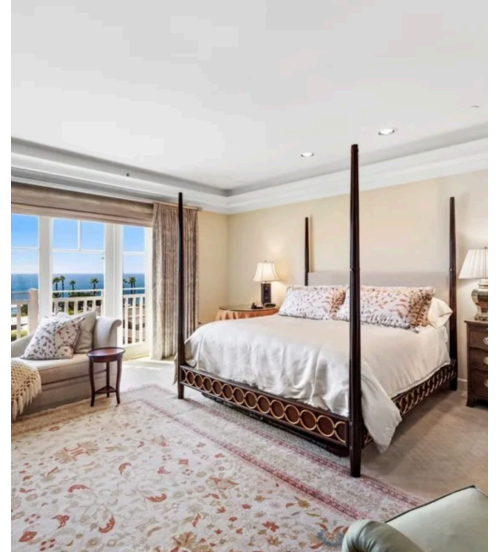

SOLD

2 Beds

3 Baths

2,892 Sqft

0 Acre

2 Garages

5 Shreve, Laguna Beach